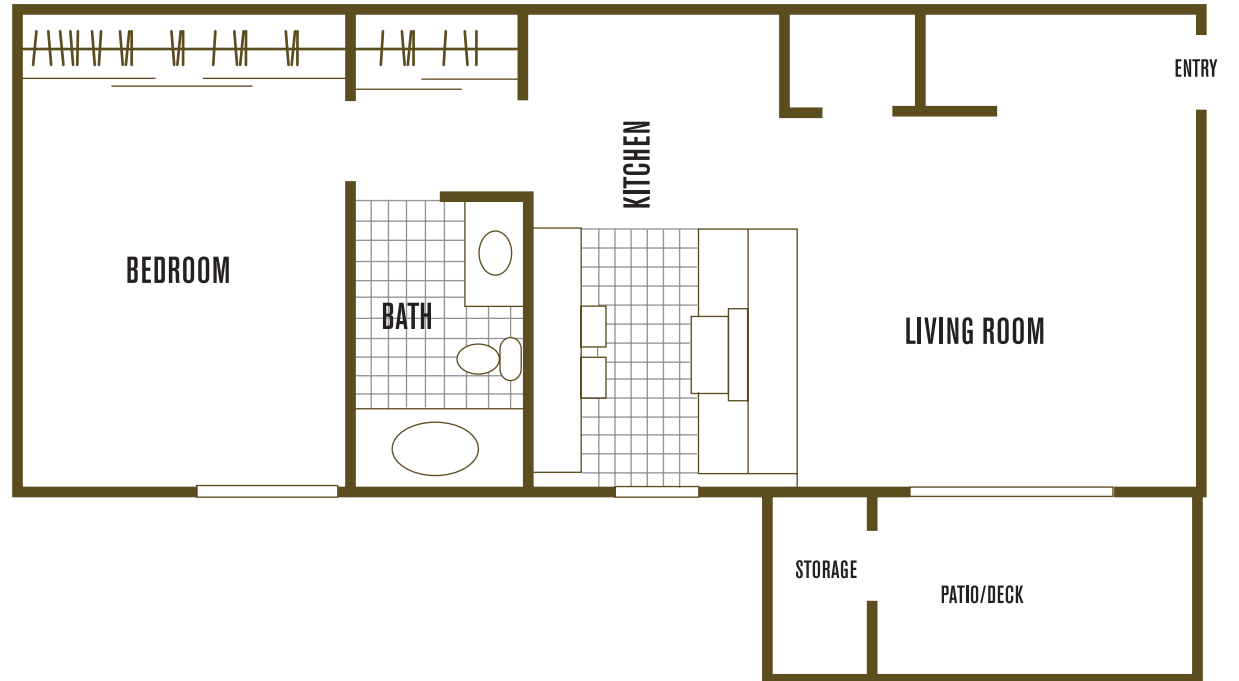

**THE PARK
AT POINT WEST**
APARTMENT HOMES

1481 Exposition Boulevard
Sacramento, CA 95815
p: 916.922.5489 | f: 916.922.5384

www.ExperiencePointWest.com

residence 1

One Bedroom | One Bathroom | 600 square feet

notes: _____

All room dimensions and square footage are approximate.