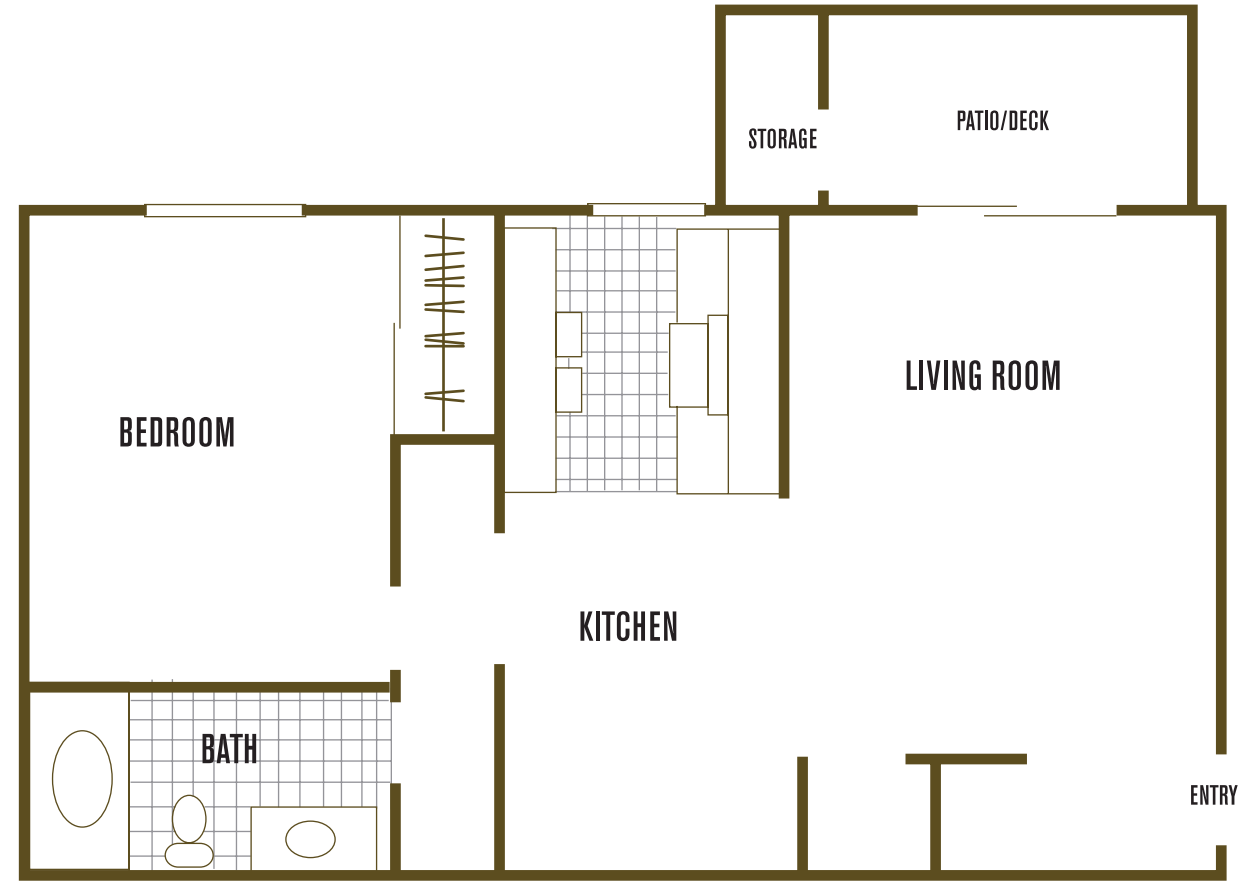

**THE PARK
AT POINT WEST**
APARTMENT HOMES

1481 Exposition Boulevard
Sacramento, CA 95815
p: 916.922.5489 | f: 916.922.5384
www.ExperiencePointWest.com

residence 2

One Bedroom | One Bathroom | 680 square feet

notes: _____

All room dimensions and square footage are approximate.