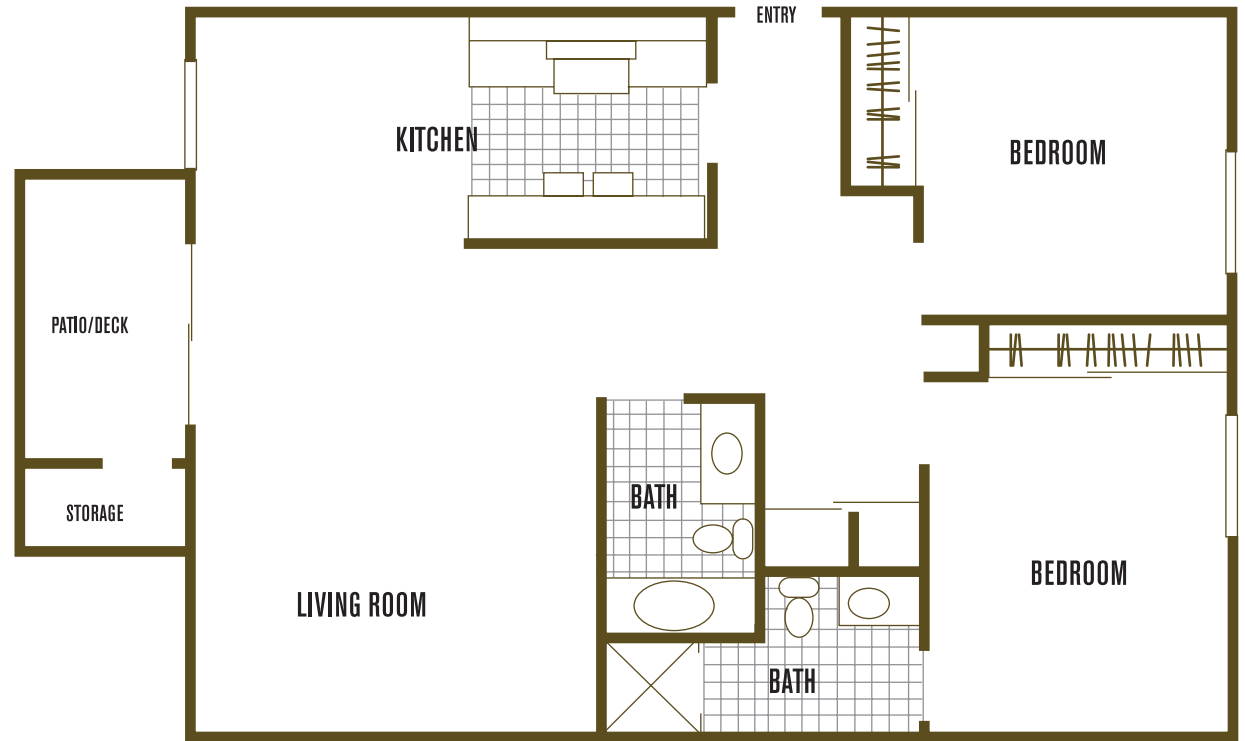

**THE PARK
AT POINT WEST**
APARTMENT HOMES

1481 Exposition Boulevard
Sacramento, CA 95815
p: 916.922.5489 | f: 916.922.5384
www.ExperiencePointWest.com

residence 4

Two Bedrooms | Two Bathrooms | 910 square feet

notes: _____

All room dimensions and square footage are approximate.