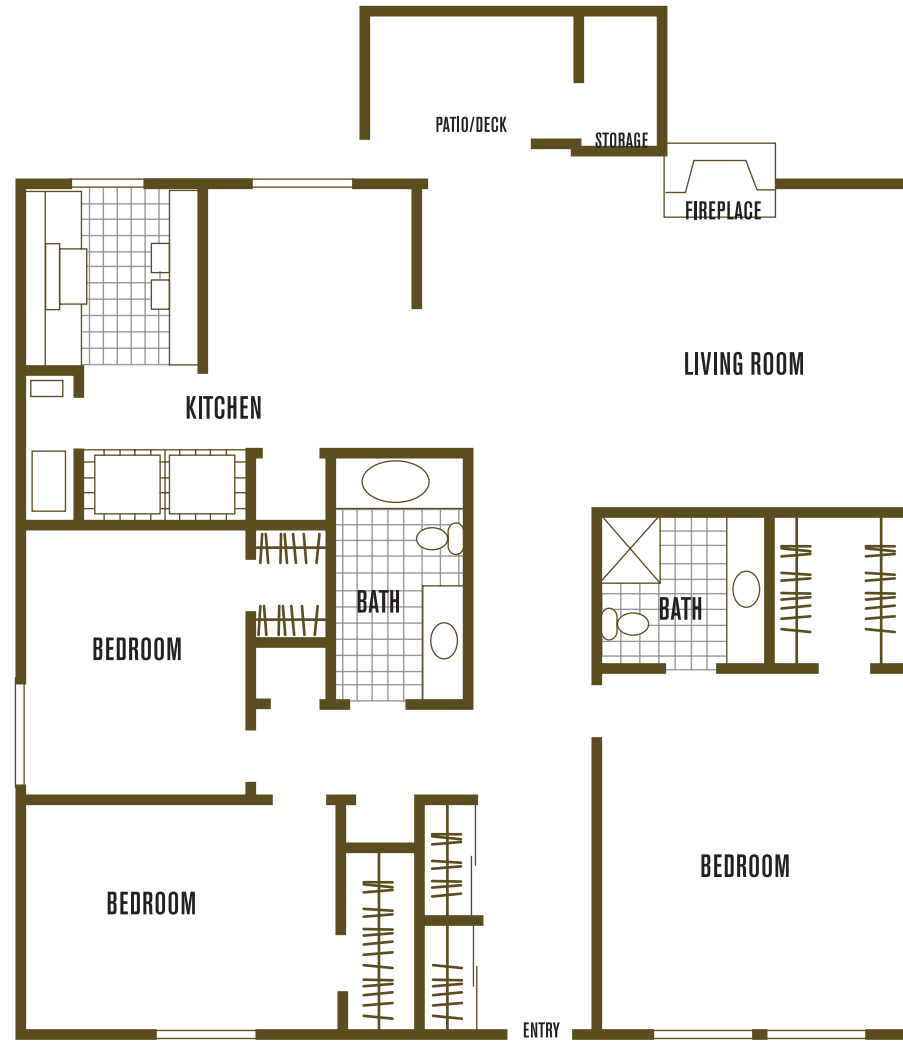

**THE PARK
AT POINT WEST**
APARTMENT HOMES

1481 Exposition Boulevard
Sacramento, CA 95815
p: 916.922.5489 | f: 916.922.5384
www.ExperiencePointWest.com

residence 6

Three Bedrooms | Two Bathrooms | 1444 square feet

notes: _____

All room dimensions and square footage are approximate.